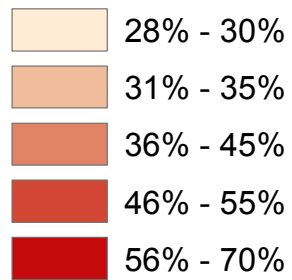

# RIVERSIDE COUNTY SUPERVISORIAL DISTRICTS

## Population Percent Growth from Year 2000 to 2010

### Population Growth from 2000 to 2010

DISTRICT	Population 2000	Population 2010	Growth 2000 - 2010	% Growth	Gain
1	311,253	422,327	111,074	35.7%	
2	310,017	407,271	97,254	31.4%	
3	311,762	517,853	206,091	66.1%	
4	309,553	396,579	87,026	28.1%	
5	302,802	445,611	142,809	47.2%	
Total	1,545,387	2,189,641	644,254	41.7%	