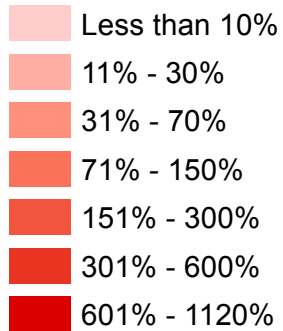

RIVERSIDE COUNTY SUPERVISORIAL DISTRICTS

Population Percent Change from Year 2000 to 2010

2010 Census Tracts

Population Growth by Census Tract

Riverside County Totals

	2000	2010	Change	% Change	Gain
County Population	1,545,387	2,189,641	644,254	41.7%	
Age 18 & Up	1,076,696	1,569,533	492,837	45.8%	
White	788,831	869,068	80,237	10.2%	
Black or African American	92,403	130,823	38,420	41.6%	
Hispanic or Latino	559,575	995,257	435,682	77.9%	
Asian	55,199	125,921	70,722	128.1%	
Others	49,379	68,572	19,193	38.9%	